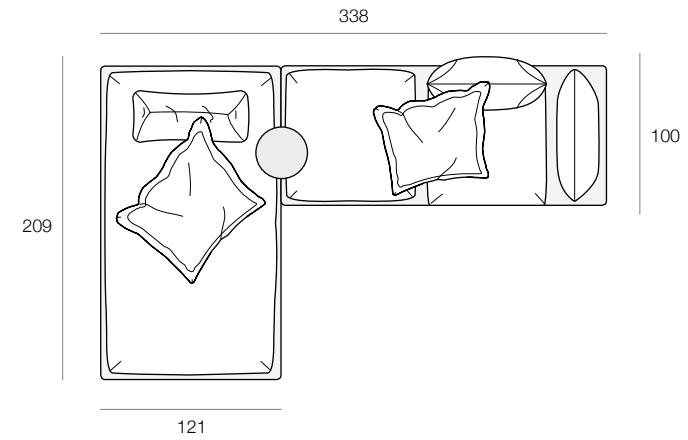

PRALIN CAL 1193
BP4+BN8
YA1+BP6+BQ0+658+BQ1

vers. BP4
ISOLA
RIV: YOU 41 BLU
FINITURA MOGANO
ISLAND
COV: YOU 41 BLU
MAHOGANY FINISH

vers. BN8
ANGOLO POUF POLTRONA SENZA
BRACCIOLI TERMINALE DESTRO
RIV: YOU 100 BIANCO
FINITURA MOGANO
RH-F END ARMLESS CHAIR
FOOTSTOOL CORNERARMREST
COV: YOU 100 BIANCO
MAHOGANY FINISH

YA1
SET CUSCINO QUADRATO MAXI
(BP8+E67+E67)
RIV: YOU 100 BIANCO
MAXI SQUARE PILLOW SET
(BP8+E67+E67)
COV: YOU 100 BIANCO

vers. BP6
BRACCIOLO POUF
RIV: YOU 41 BLU
FOOTSTOOL ARMREST
COV: YOU 41 BLU

vers. BQ0
TAVOLINO BASSO
FINITURA NERO OPACO
LOW COFFEE TABLE
MATT BLACK FINISHING

vers. 658
CUSCINO QUADRATO
RIV: DUBAI V.3965 GIALLO
SQUARE PILLOW
COV: DUBAI V.3965 GIALLO

vers. BQ1
BRACCIOLO MAXI
RIV: YOU 44 ARANCIO
MAXI ARMREST
COV: YOU 44 ARANCIO