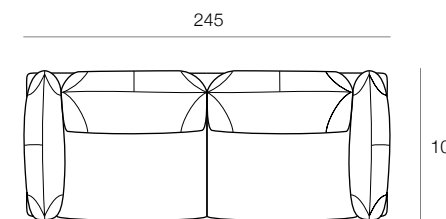

DRAGÉES CAL 1184
354

DRAGÉES CAL 1184
300