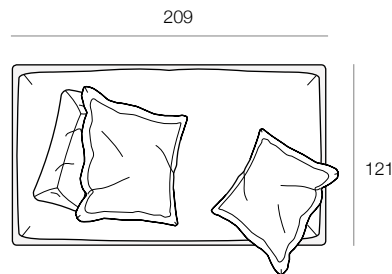

PRALIN CAL 1193
BP4
BP6+YA1+658