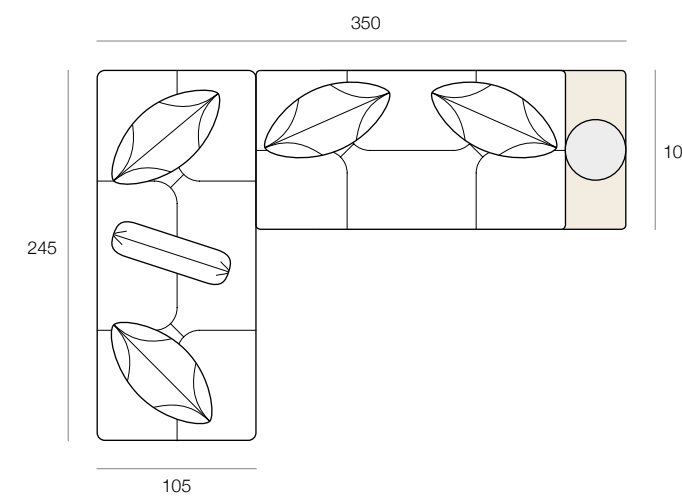

GIANDUIOTTO_JR PRM1183
O64+AG4
AG6+870+AG6+AG6+AG6