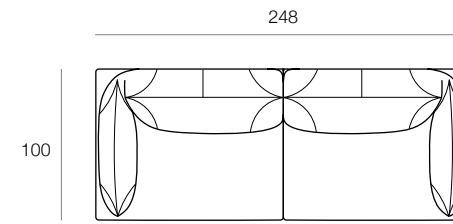

vers. 354
DIVANO 3 POSTI MAXI
RIV: PURE 4115 CUIOIO SCURO
FINITURA MOGANO
RICAMO 1 AGO - N° 08 TAN 1094
MAXI 3-SEATER SOFA
COV: PURE 4115 CUIOIO SCURO
MAHOGANY FINISH
STITCH 1 AGO (NEEDLE) - N° 08 TAN 1094