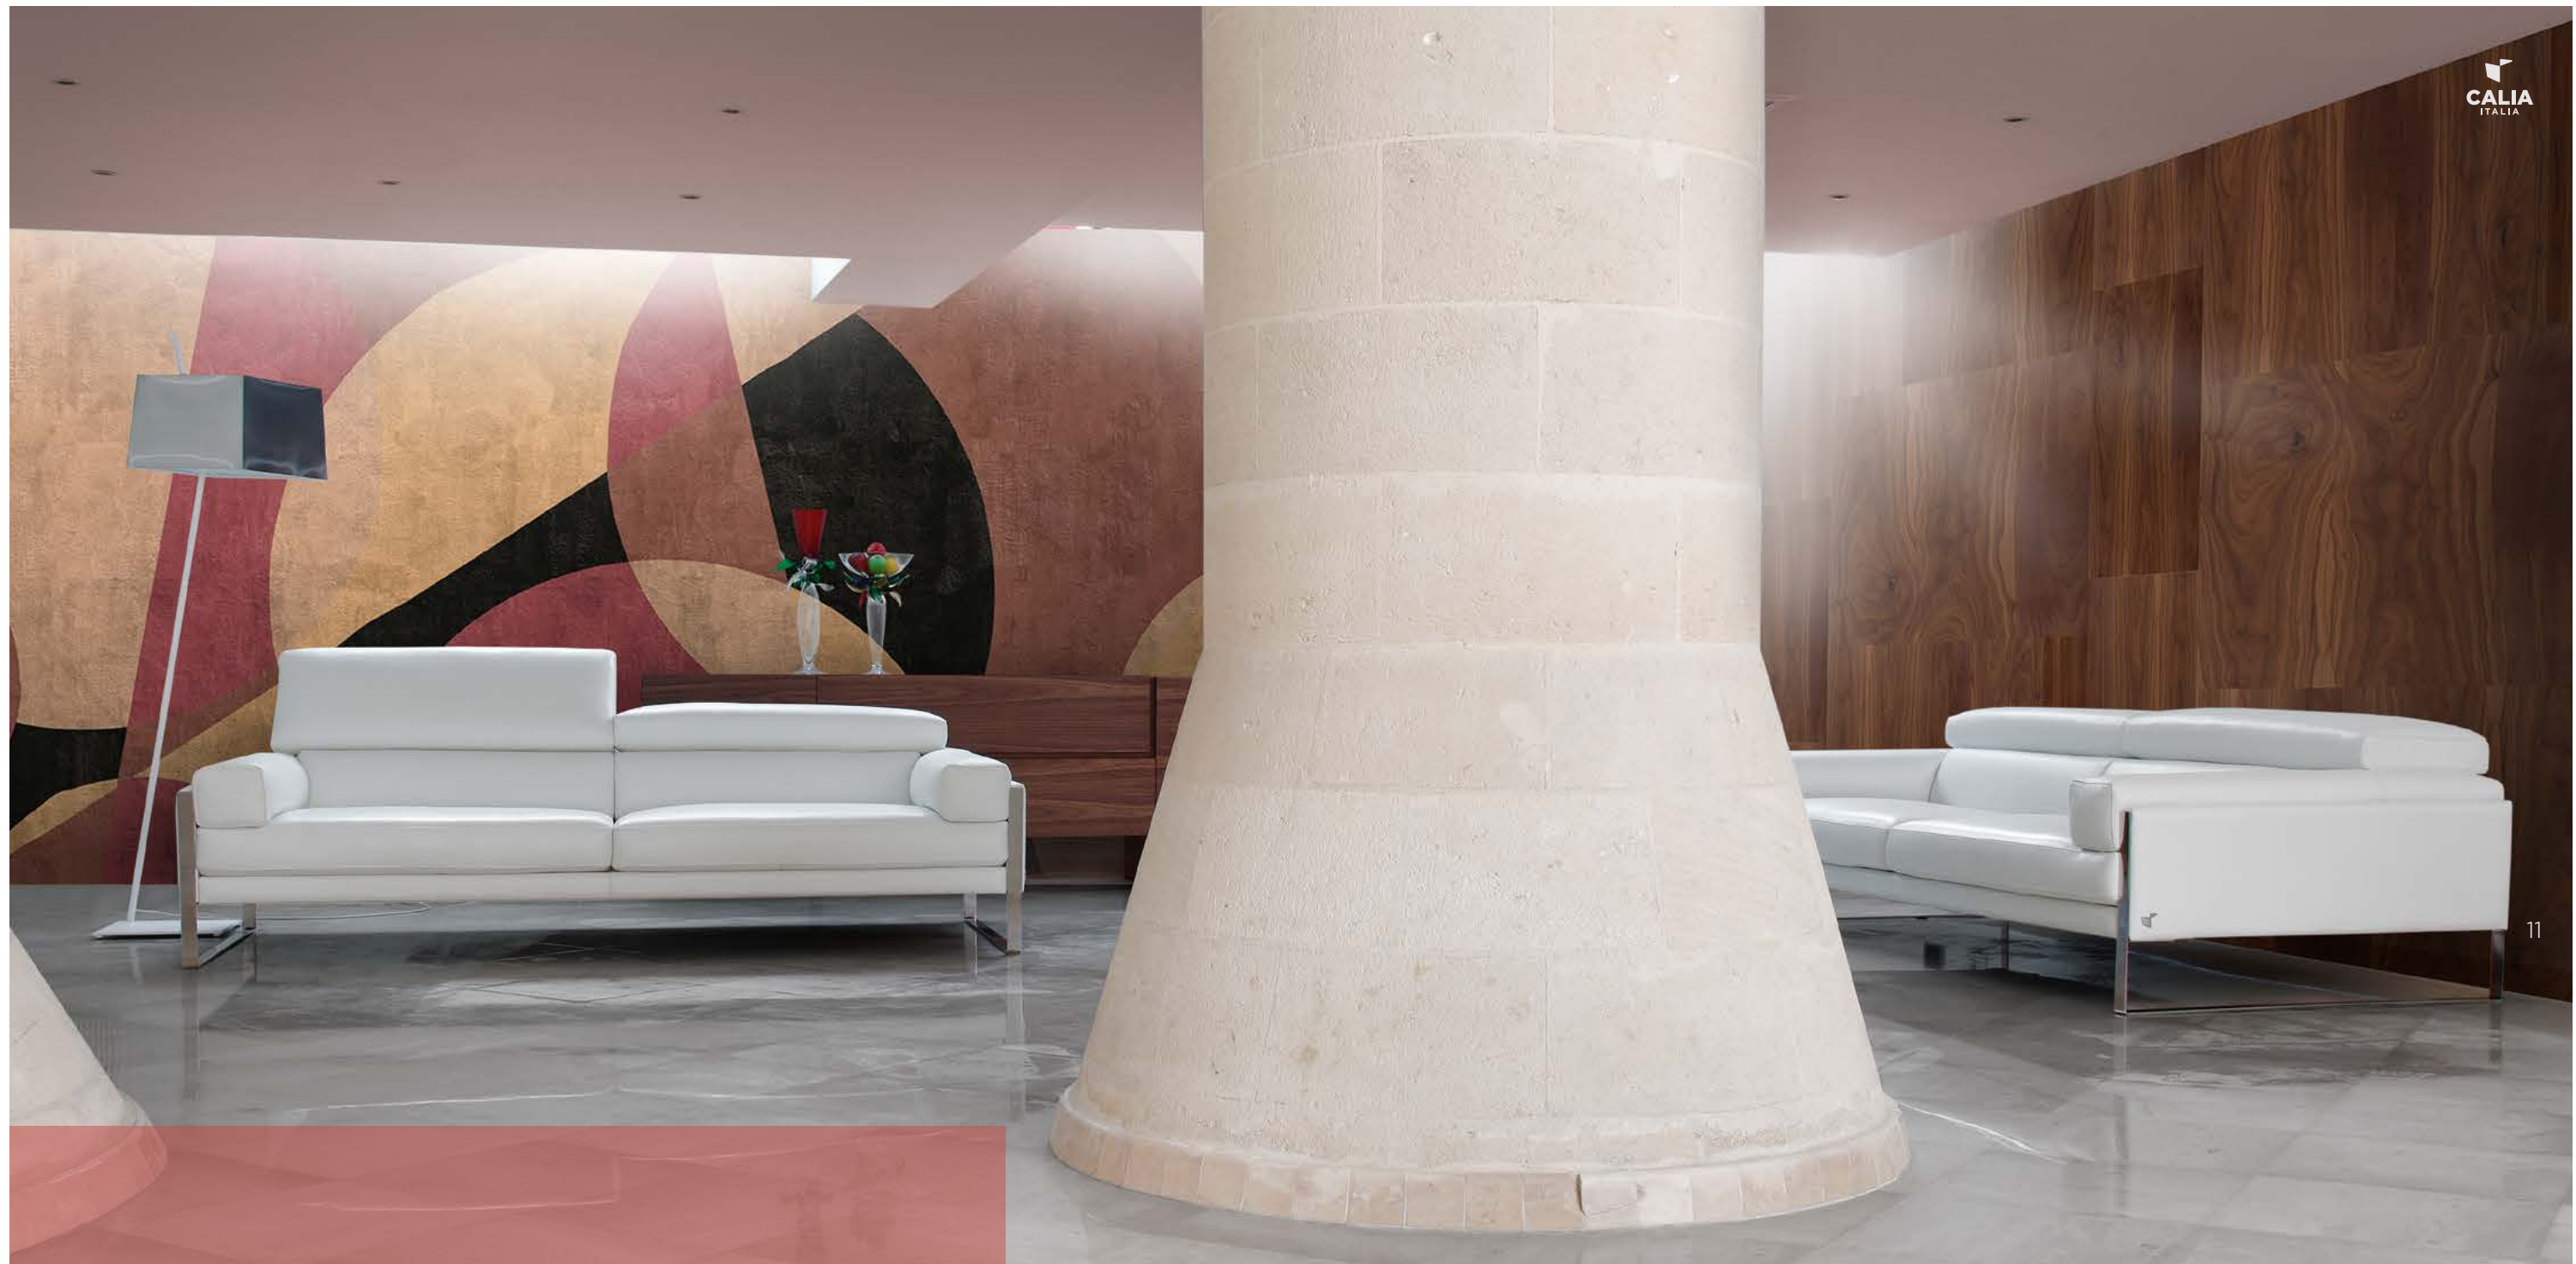

**model:** ROMEO.CAL 808  
**version code:** 300  
**version description:** 3 seater  
**covering:** suave 1523 bianco  
**feet:** shiny metal

10

11

ROMEO.808 "The Trendsetter" since 2011

*With its linear design, suspended on glossy steel bases that reach the armrest and become a strong decorative element, Romeo is the absolute protagonist of home furnishing.*