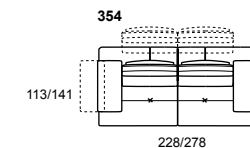

TOBY WING_2.1161_2

An element that gives additional lightness to the Toby wing, is undoubtedly the thin metal foot available in titanium, satinated, shiny and Graubraun finish.

Absolute novelty is the methacrylate resin foot that lightens the structure thanks to its transparency giving the illusion the Toby Wing is actually floating in the air.

model: TOBY WING_2.PRM 1161_2
version code: 354
version description: 3 seater maxi
covering: quebec 26 grigio
feet: transparent methacrylate