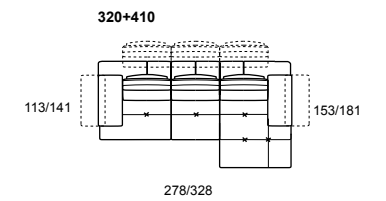

TOBY WING_2.1161_2

modello: TOBY WING_2.PRM 1161_2
codice versione: 320 + 410
descrizione versione:
divano 3 posti - 1 bracciolo sinistro -
chaise longue - 1 bracciolo destro
rivestimento: quebec 64 tortora
piede: metallo finitura satinata

model: TOBY WING_2.PRM 1161_2
version code: 320 + 410
version description:
1 left arm facing - 3 seater - chaise longue -
right arm facing
covering: quebec 64 tortora
feet: metal satinized finish