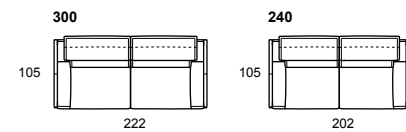

With its linear design, suspended on glossy steel bases that reach the armrest and become a strong decorative element, Romeo is the absolute protagonist of home furnishing.

Always charming, both in the fixed or modular version, it is equipped with a lifting headrest that guarantees optimal comfort by increasing (when activated) the height of the backrest.

modello: ROMEO.CAL 808
codice versione: 300 + 240
descrizione versione:
divano 3 posti - divano 2 posti 1/2
rivestimento: suave 1523 bianco
piède: metallo lucido

model: ROMEO.CAL 808
version code: 300 + 240
version description: 3 seater - 2 1/2 seater
covering: suave 1523 bianco
feet: shiny metal