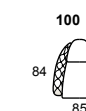

Caratterizzata da una seduta comoda e avvolgente, Deliziosa con il suo schienale leggermente inclinato garantisce una posizione ergonomica. L'elegante lavorazione Capitoné che ne impreziosisce la struttura la rende un classico senza tempo. Il modello è disponibile anche nella versione divanetto, pensata per gli ambienti più piccoli grazie alle dimensioni contenute.

Thanks to its wide and embracing seating area, Deliziosa guarantees an excellent ergonomic comfort thanks to a slightly sloping back. A stylish capitonné workmanship, further enhancing the design, makes it a classic evergreen. Deliziosa is also available in the small sofa version, designed for smaller rooms thanks to its small-size.

modello: DELIZIOSA.CAL 997
codice versione: 100
descrizione versione: poltrona
rivestimento: dubai 3935 rosso
piede: faggio tinto palissandro

model: DELIZIOSA.CAL 997
version code: 100
version description: armchair
covering: dubai 3935 rosso
feet: rosewood colored beech-wood