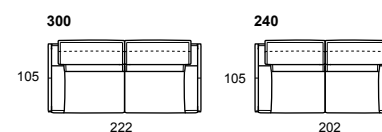

modello: ROMEO.CAL 808
codice versione: 300 + 240
descrizione versione:
divano 3 posti - divano 2 posti 1/2
rivestimento: karma 600 cuoio
piède: metallo lucido

model: ROMEO.CAL 808
version code: 300 + 240
version description: 3 seater - 2 1/2 seater
covering: karma 600 cuoio
feet: shiny metal