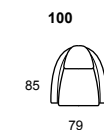

Dal segno stilistico che riprende linee e forme vagamente Decò, un guscio avvolgente dove rifugiarsi, Hotel è un classico Calia Italia intramontabile. Il modello è disponibile anche nella versione divanetto pensata per gli ambienti più piccoli grazie alle dimensioni contenute.

Styled with "Art Decò" lines and shapes, a shell where to relax and indulge, Hotel is one of Calia Italia's everlasting classics. Hotel is also available in the small sofa version, designed for smaller rooms thanks to its small-size.

modello: HOTEL
codice versione: 100
descrizione versione: poltrona
rivestimento: karma 601 chocolate
piède: palissandro

model: HOTEL
version code: 100
version description: armchair
covering: karma 601 chocolate
feet: rosewood

modello: HOTEL
codice versione: 100
descrizione versione: poltrona
rivestimento: de luxe 2010 naturale
piède: palissandro

model: HOTEL
version code: 100
version description: armchair
covering: de luxe 2010 naturale
feet: rosewood